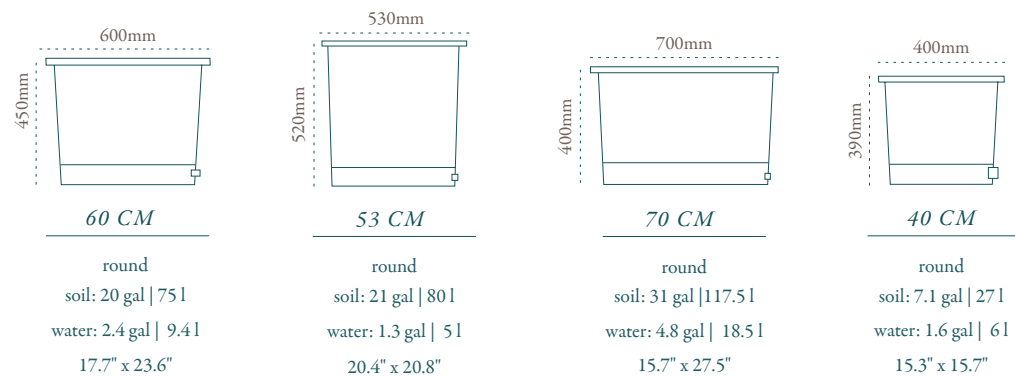

PEBBLE

Mama | PEB15S

All Stone
weight: 160kg (352lb)
inch: 59" x 44.8"

60cm Liner

Tall | PEB12S

All Stone
weight: 86kg (190lb)
inch: 47.2" x 29.3"

53cm Liner

Medium | PEB09S

All Stone
weight: 84kg (185lb)
inch: 33.8" x 33.3"

70cm Liner

Midi | PEB07S

All Stone
weight: 45kg (99lb)
inch: 23.6" x 24.0"

40cm Liner

Small | PEB06S

All Stone
weight: 65kg (143lb)
inch: 23.6" x 33.5"

70cm Liner

Trough 2 | PEB08S

All Stone
weight: 77kg (169lb)
inch: 31.1" x 40.1"

1 x 40cm Liner, 1 x 30cm Liner

Trough 3 | PEB068S

All Stone
weight: 75kg (165lb)
inch: 26.7" x 41.3"

3 x 30cm Liner

XS | PEB05S

All Stone
weight: 25kg (55lb)
inch: 19.3" x 15.7"

30cm Liner

LINERS

LINERS